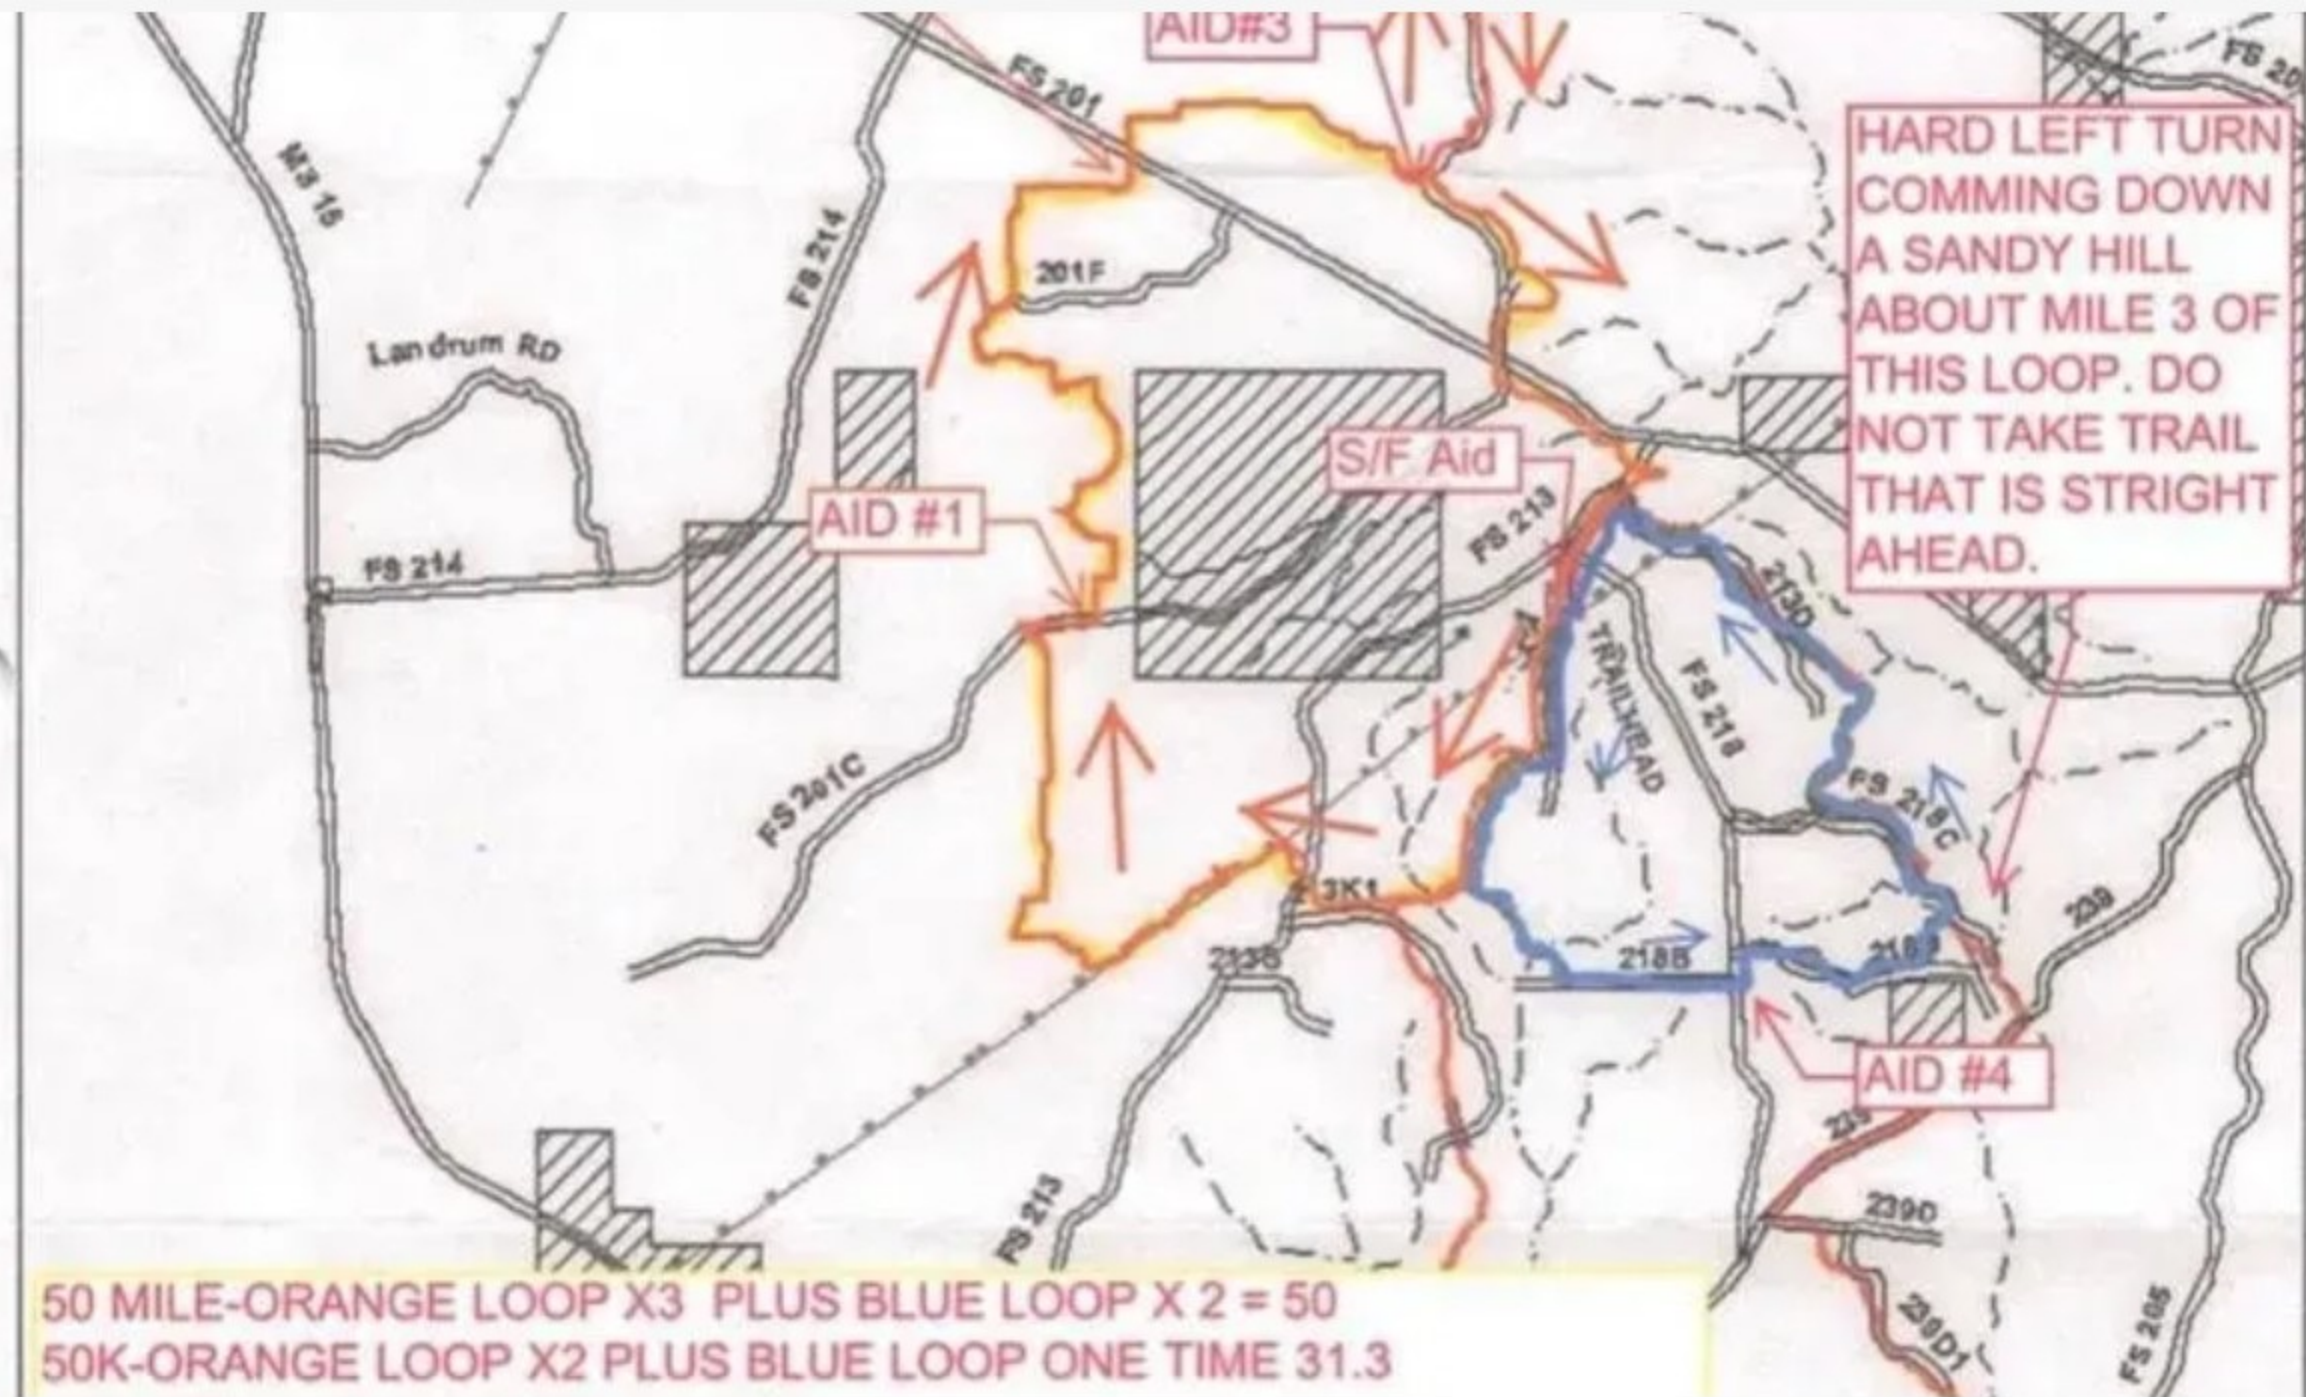

Rd 213

Rd 218

Rd 213

Rd 218

Mississippi Trail 50

Rd 218

50 MILE-ORANGE LOOP X3 PLUS BLUE LOOP X 2 = 50
50K-ORANGE LOOP X2 PLUS BLUE LOOP ONE TIME 31.3

DISTANCE 6.20 mi

Help

Auto Follow Roads

Hybrid

536

Rd-201

536

536

East Tiger Creek

East Tiger Creek

Tiger Creek

Tiger Creek

East Tiger Creek

Creek

RETURN

REVERSE

OUT + BACK